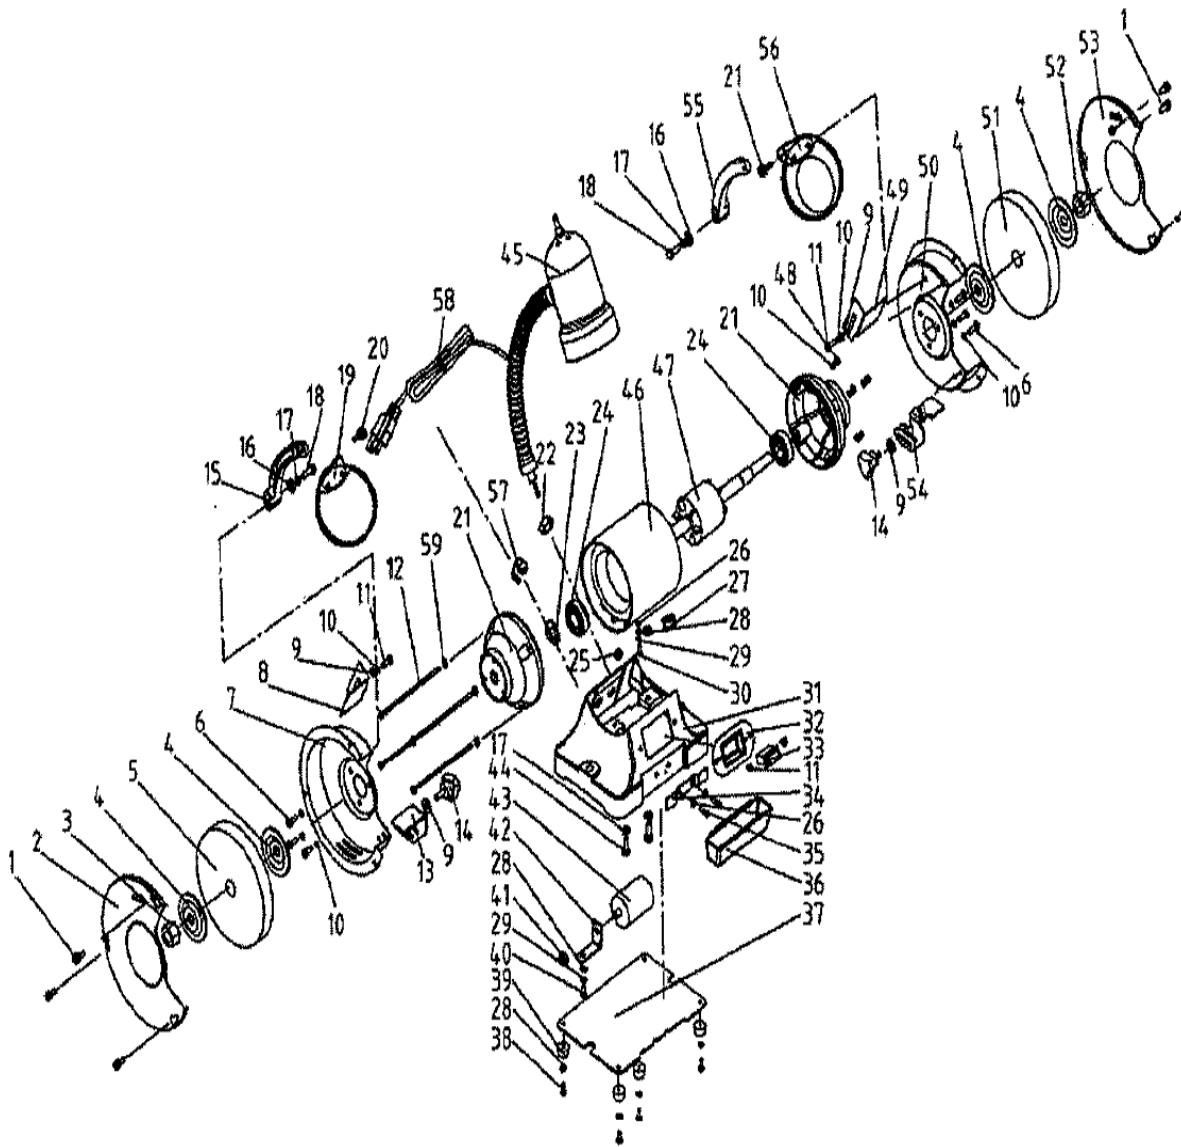

MODEL 31510 6" BENCH GRINDER

PART		
ORDER NUMBER	KIT DESCRIPTION	REF. #
31503	EYE SHEILD PAIR COMPLETE FITS 31510 & 31520	19
31505	LIGHT ASSEMBLY FITS 31510 & 31520	45
31506	POWER SWITCH FITS 31510 & 31520	33
3151022	LEFT END COVER FOR 31510 -6" W/ SCREWS	2
3151023	RIGHT END COVER FOR 31510-6" W/SCREWS	53
315104	6" TOOL REST (PR) FITS 31510	13