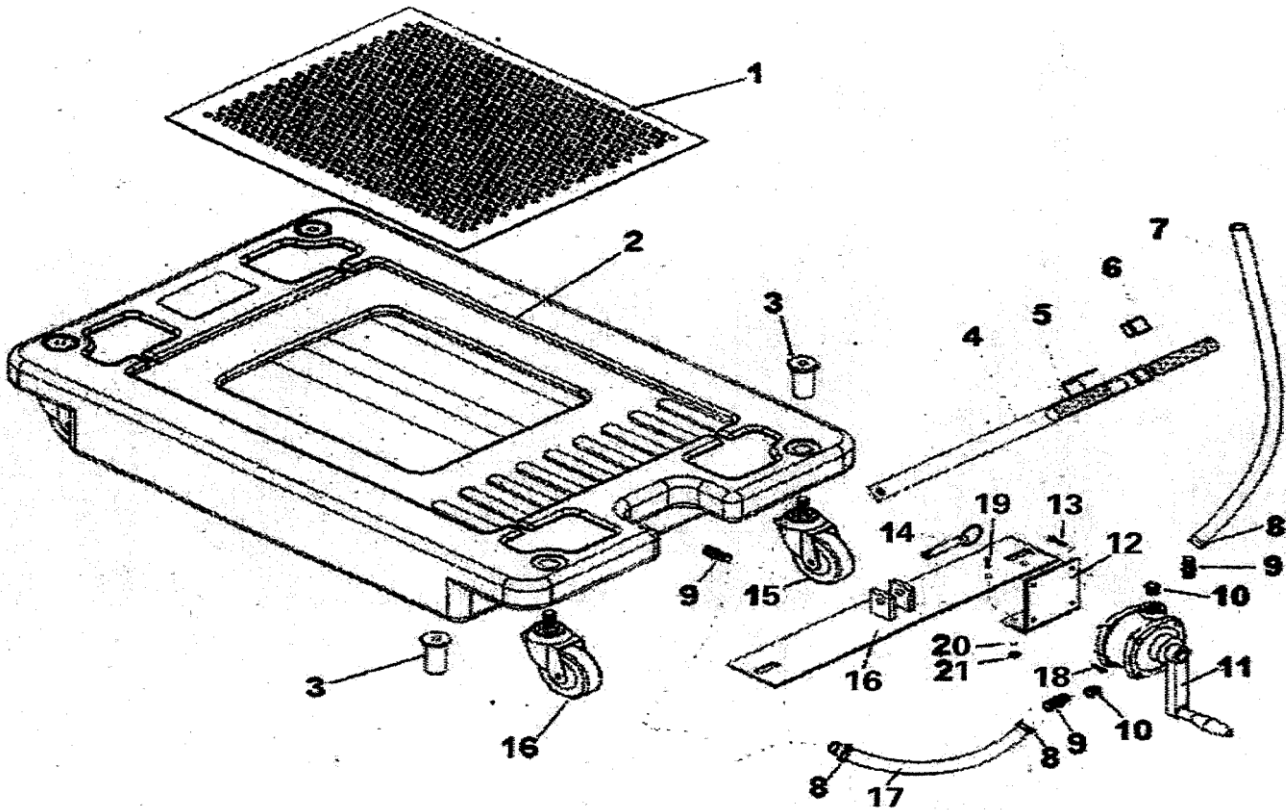

# MODEL 8879 LOW ANTIFREEZE DRAIN

PART			KIT INCLUDES	
ORDER NUMBER	KIT DESCRIPTION	REF. #	DESCRIPTION	QTY
88781	FILTER SCREEN	1	FILTER SCREEN	1
88783	LOCKNUT	3	LOCKNUT	4
88784	HANDLE	4	HANDLE	1
88787	LONGHOSE	7	LONGHOSE </td <td>1</td>	1
887911	HAND PUMP	11	HAND PUMP	1
887815	CASTER	15	CASTER	4
887818	SHORT HOSE	18	SHORT HOSE	1