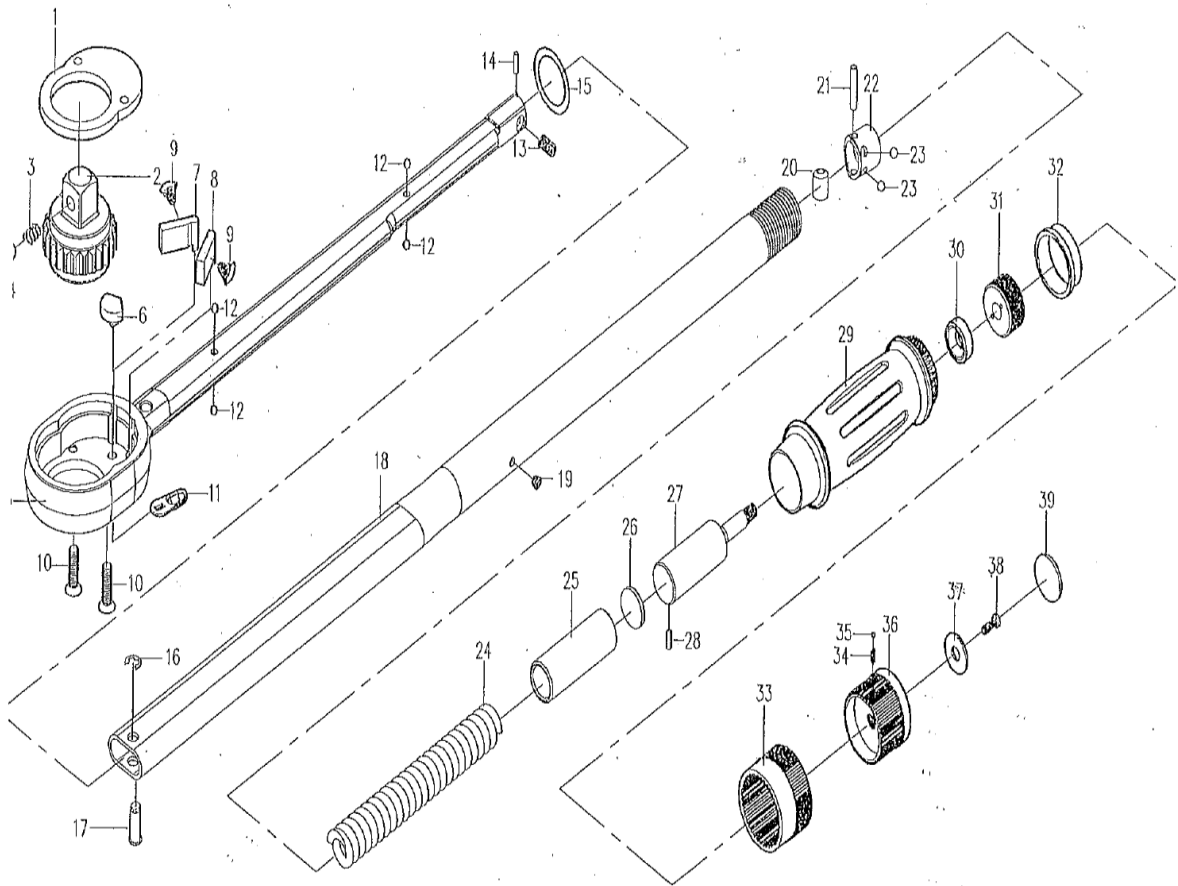

MODEL 41055 1" DR TORQUE WRENCH

UPDATED 3/06

PART ORDER NUMBER	KIT DESCRIPTION	KIT INCLUDES	
		REF. #	DESCRIPTION
41055RK	REPAIR KIT	1	GEAR COVER
		2	GEAR SQUARE HEAD
		3	SPRING
		4	BALL
		6	CONVEX GEAR
		7	PAWL-RIGHT SIDE
		8	PAWL-LEFT SIDE
		9	SPRING
		10	COVER SCREW
		11	DIRECTION KNOB
		41055-13	ADJ SCREW
41055-22	ROLLER BRKT ASSM	22	ROLLER BRKT ASSM
41055-24	SPRING	24	SPRING
41055-25	SLEEVE	25	SLEEVE
41055-26	WASHER	26	WASHER
41055-27	STUD ADJ SCREW	27	STUD ADJ SCREW
41055-37	WASHER	37	WASHER
41055-38	SCREW	38	SCREW

*** ONLY PARTS WITH A "PART ORDER NUMBER" ARE AVAILABLE FOR SALE.**

DO NOT COPY OR DISTRIBUTE THIS MATERIAL WITHOUT PERMISSION OF AFF, INC.

MODEL 41055 1" DR TORQUE WRENCH

DO NOT COPY OR DISTRIBUTE THIS MATERIAL WITHOUT PERMISSION OF AFF, INC.

1	GEAR COVER
2	GEAR HEAD incl.#3 ball & #4 spring
5	H HANDLE
6	CONVEX GEAR
7	PAWL-RIGHT SIDE PIECE
8	PAWL-LEFT SIDE PIECE
9	SPRING 2-pc/set
10	COVER SCREW 2pc/set
11	Direction Knob
12	BALL 3/16" 4pc/set
13	ADJ SCREW
14	PIN
15	O-RING
16	C CLIP
17	PIN
18	LONG TUBE F/N
19	RUBBER PLUG
22	ROLLER BRKT ASSY (P/N 20~23)
24	SPRING
25	Sleeve
26	WASHER
27	STUD ADJUSTMENT SCREW
28	PIN
29	HANDLE WITH SCALE
30	BEARING
31	INNER CAP NUT
32	CAP NUT
33	INNER ADJUSTMENT LOCK 40T, Blue
34	SPRING
35	BALL (2.5mm)
36	LOCK
37	WASHER
38	SCREW