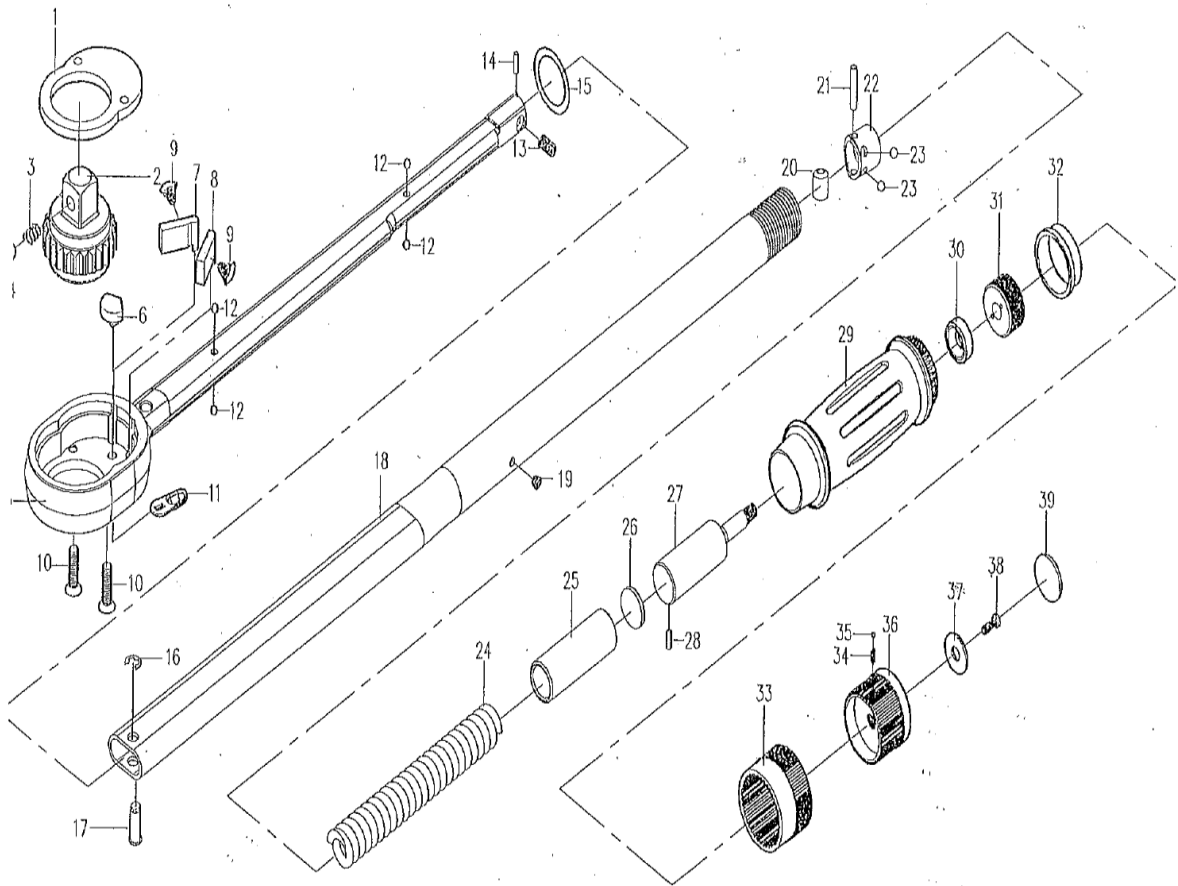

MODEL 41054 3/4" DR TORQUE WRENCH

UPDATED 3/06

PART ORDER NUMBER	KIT DESCRIPTION	KIT INCLUDES		
		REF. #	DESCRIPTION	
41054RK	REPAIR KIT		REPAIR KIT	
41054-13	ADJ SCREW	13	ADJ SCREW	
41054-16	C CLIP	16	C CLIP	
41054-19	RUBBER PLUG	19	RUBBER PLUG	
41054-22	ROLLER BRKT ASSM	22	ROLLER BRKT ASSM	
41054-24	SPRING	24	SPRING	
41054-26	WASHER	26	WASHER	
41054-27	STUD ADJ SCREW	27	STUD ADJ SCREW	
41054-29	HANDLE W/SCALE	29	HANDLE W/SCALE	
41054-31	INNER CAP NUT	31	INNER CAP NUT	
41054-32	CAP NUT	32	CAP NUT	
41054-33	INNER ADJ LOCK	33	INNER ADJ LOCK	
41054-34	SPRING	34	SPRING	
41054-35	BALL 2.5 MM	35	BALL 2.5 MM	
41054-36	LOCK	36	LOCK	
41054-37	WASHER	37	WASHER	
41054-38	SCREW	38	SCREW	

*** ONLY PARTS WITH A "PART ORDER NUMBER" ARE AVAILABLE FOR SALE.**

DO NOT COPY OR DISTRIBUTE THIS MATERIAL WITHOUT PERMISSION OF AFF, INC.

MODEL 41054 3/4" DR TORQUE WRENCH

DO NOT COPY OR DISTRIBUTE THIS MATERIAL WITHOUT PERMISSION OF AFF, INC.

1	GEAR COVER	
2	GEAR HEAD incl.#3 ball & #4 spring	
5	H HANDLE	
6	CONVEX GEAR	
7	PAWL-RIGHT SIDE PIECE	
8	PAWL-LEFT SIDE PIECE	
9	SPRING 2-pc/set	
10	COVER SCREW 2pc/set	
11	Direction Knob	
12	BALL 3/16" 4pc/set	
13	ADJ SCREW	
14	PIN	
15	O-RING	
16	C CLIP	
17	PIN	
18	LONG TUBE F/N	
19	RUBBER PLUG	
22	ROLLER BRKT ASSY (P/N 20~23)	
24	SPRING	
25	Sleeve	
26	WASHER	
27	STUD ADJUSTMENT SCREW	
28	PIN	
29	HANDLE WITH SCALE	
30	BEARING	
31	INNER CAP NUT	
32	CAP NUT	
33	INNER ADJUSTMENT LOCK 40T, Blue	
34	SPRING	
35	BALL (2.5mm)	
36	LOCK	
37	WASHER	
38	SCREW	
*****	REPAIR KIT CONTAINS ILLUSTRATION #'S 1,2,3,4,6,7,8,9,10,11	