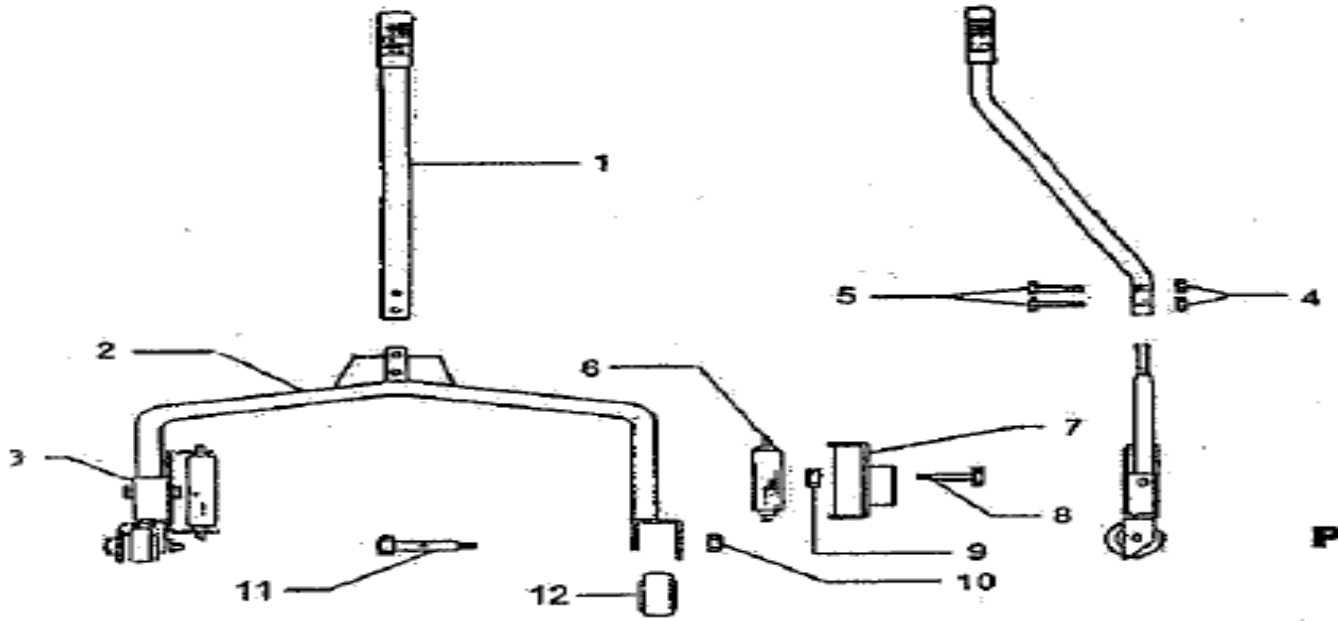

MODEL 3591 450LB TRUCK WHEEL DOLLY

PART			KIT INCLUDES
ORDER NUMBER	KIT DESCRIPTION	REF. #	DESCRIPTION
3591	WHEEL	12	WHEEL INCLUDES 10,11,12
35916	ROLLER	6	ROLLER

450 Lb Capacity TRUCK WHEEL DOLLY

*ONLY PARTS WITH PART ORDER NUMBER ARE AVAILABLE FOR SALE
DO NOT COPY OR DISTRIBUTE THIS MATERIAL WITH OUT PERMISSION OF AFF, INC.