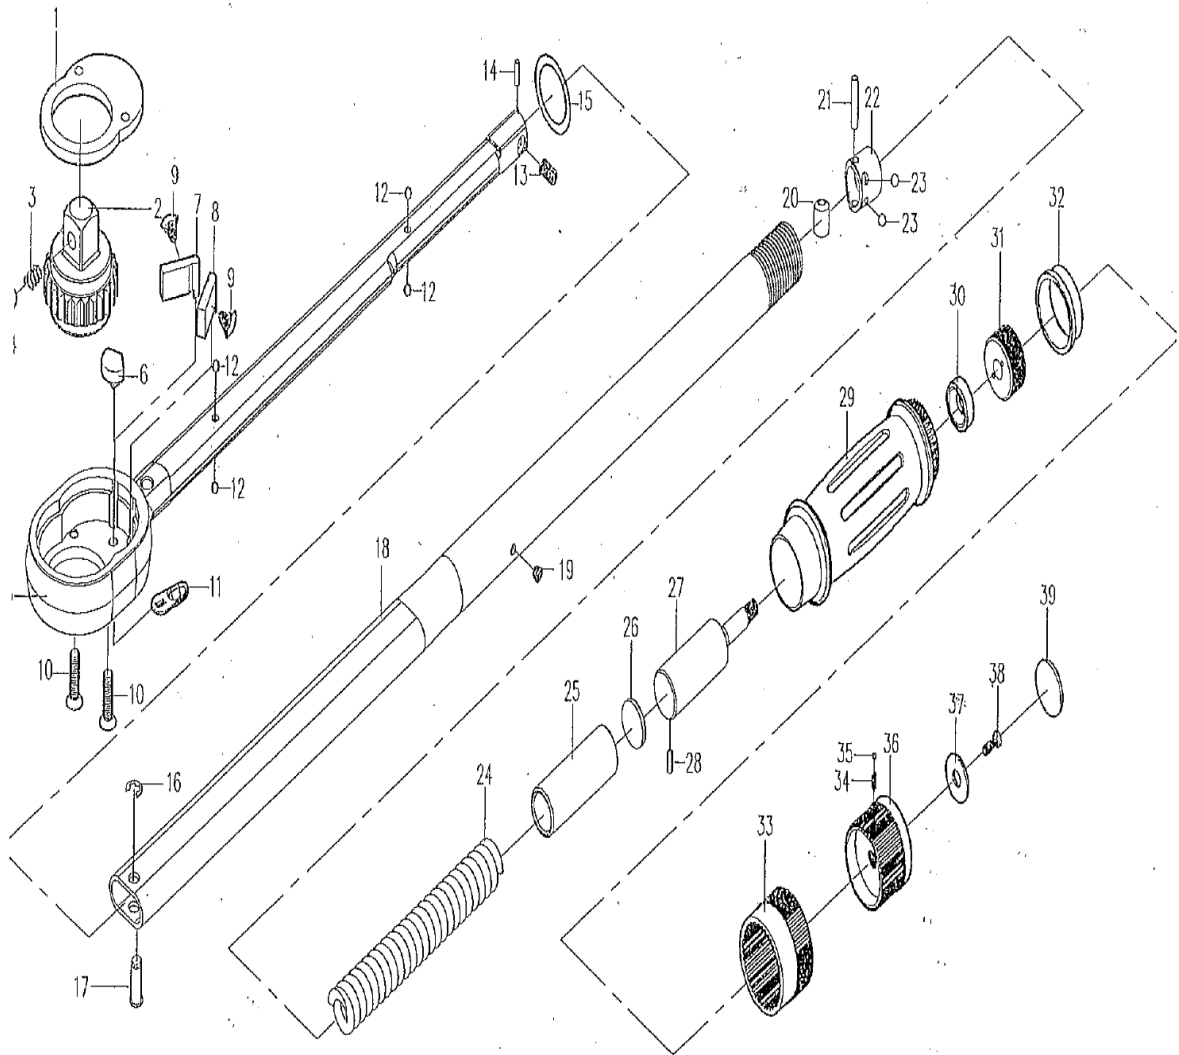

MODEL 41053 1/2" DR TORQUE WRENCH

UPDATED 3/06

PART ORDER NUMBER	KIT DESCRIPTION	KIT INCLUDES	
		REF. #	DESCRIPTION
41053RK	REPAIR KIT		REPAIR KIT
41053-13	ADJ SCREW	13	ADJ SCREW
41053-16	C CLIP	16	C CLIP
41053-17	PIN	17	PIN
41053-19	RUBBER PLUG	19	RUBBER PLUG
41053-22	ROLLER BRKT ASSM	22	ROLLER BRKT ASSM
41053-24	SPRING	24	SPRING
41053-29	HANDLE W/SCALE	29	HANDLE W/SCALE
41053-33	INNER ADJ LOCK	33	INNER ADJ LOCK
41053-34	SPRING	34	SPRING
41053-37	WASHER	37	WASHER

*** ONLY PARTS WITH A "PART ORDER NUMBER" ARE AVAILABLE FOR SALE.**

DO NOT COPY OR DISTRIBUTE THIS MATERIAL WITHOUT PERMISSION OF AFF, INC.

MODEL 41053 1/2" DR TORQUE WRENCH

1	GEAR COVER	
2	GEAR HEAD incl.#3 ball & #4 spring	
5	H HANDLE	
6	CONVEX GEAR	
7	PAWL-RIGHT SIDE PIECE	
8	PAWL-LEFT SIDE PIECE	
9	SPRING 2-pc/set	
10	COVER SCREW 2pc/set	
11	Direction Knob	
12	BALL 3/16" 4pc/set	
13	ADJ SCREW	
14	PIN	
15	O-RING	
16	C CLIP	
17	PIN	
18	LONG TUBE F/N	
19	RUBBER PLUG	
22	ROLLER BRKT ASSY (P/N 20~23)	
24	SPRING	
25	Sleeve	
26	WASHER	
27	STUD ADJUSTMENT SCREW	
28	PIN	
29	HANDLE WITH SCALE	
30	BEARING	
31	INNER CAP NUT	
32	CAP NUT	
33	INNER ADJUSTMENT LOCK 40T, Blue	
34	SPRING	
35	BALL (2.5mm)	
36	LOCK	
37	WASHER	
38	SCREW	

*****	REPAIR KIT CONTAINS ILLUSTRATION #'S 1,2,3,4,6,7,8,9,10,11	
-------	--	--