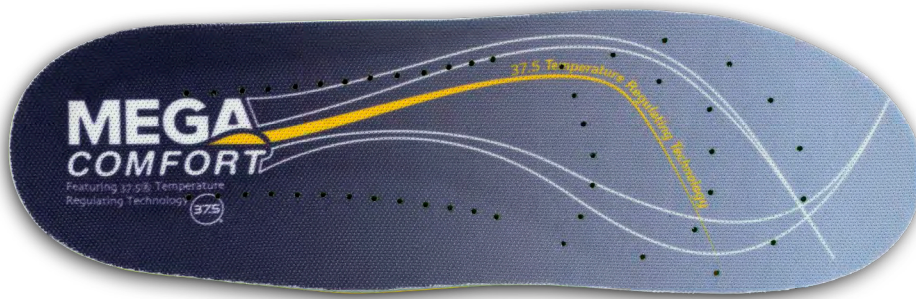

ERGO COOLING 37.5

The MEGAComfort Ergo Cooling Insole takes our trusted anti-fatigue base and introduces 37.5® Technology. The science-backed solution for maintaining ideal foot temperature. Designed with cushioned heel and arch support, it works hard to reduce strain, while the 37.5® top cloth actively removes heat and moisture before they build up. In independent on-body testing, insoles with 37.5® reduced apparent temperature inside footwear by up to 9°F (5°C) compared to traditional designs, keeping feet cooler, drier, and more energized hour after hour. Perfect for workers who stand, walk, and move nonstop in hot or unpredictable conditions. Comfort isn't just felt. It's measured.

Cushioned Heel & Arch Support

Patented* Dual-Layer Memory Foam

37.5® Technology

MCCOOL

	XS	S	M	L	XL	XXL
		6-7	8-9	10-11	12-13	14-15
	5-7	8-9	10-11	12-13		
EUR	36-38	39-40	41-42	43-44	45-46	47-48

MEGA COMFORT