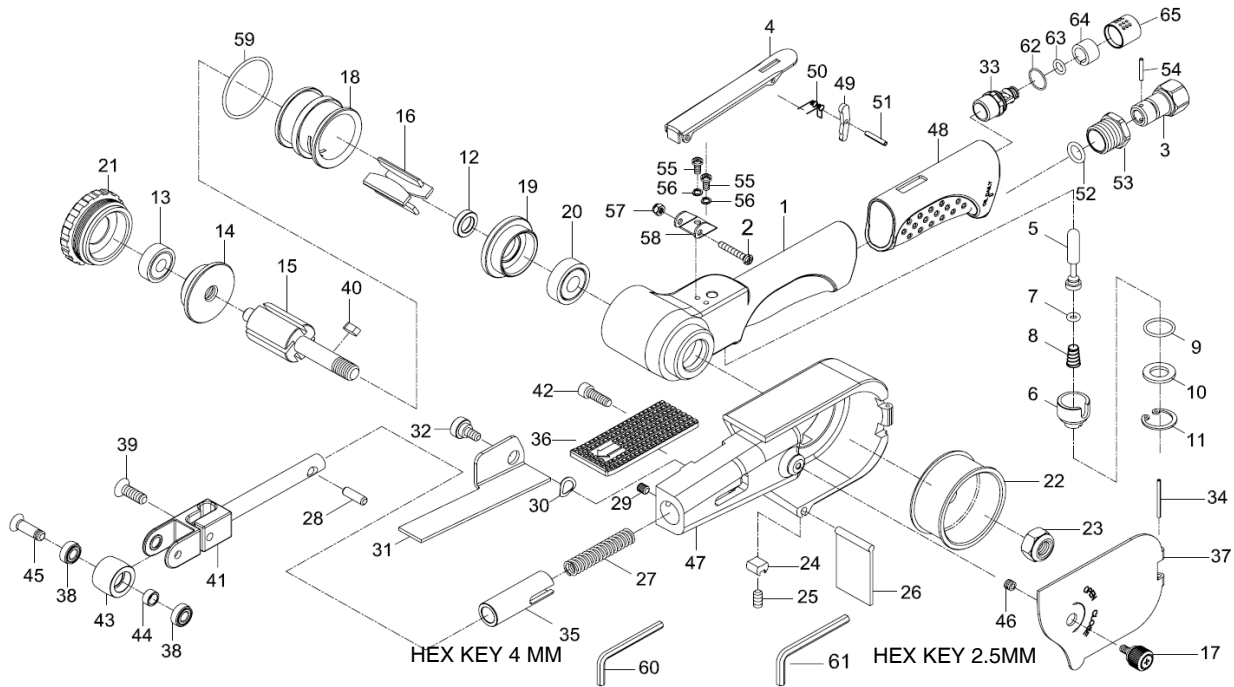

BS75205 3/4" x 20" BELT SANDER PRODUCT # 403355

REF	PART NUMBER	DESCRIPTION	REQ	REF	PART NUMBER	DESCRIPTION	REQ
1	PSM-BS75205-1	HOUSING	1	31	PSM-BS75205-31	FLATE SHOE	1
2	PSM-BS75205-2	SCREW	1	32	PSM-BS75205-32	SCREW	1
3	PSM-BS75205-3	AIR INLET	1	33	PSM-BS3813-28A	EXHAUST SHAFT	1
4	PSM-BS75205-4	THROTTLE LEVER	1	33	PSM-BS75205-33	MUFFLER OLD STYLE	1
5	PSM-BS75205-5	VALVE STEM	1	33	PSM-BS75205-33	MUFFLER	1
6	PSM-BS75205-6	ADJUST VALVE	1	34	PSM-BS75205-34	SPRING PIN	1
7	PSM-BS75205-7	O-RING	1	35	PSM-BS75205-35	BUSHING	1
8	PSM-BS75205-8	SPRING	1	36	PSM-BS75205-36	FINGER PAD	1
9	PSM-BS75205-9	O-RING	1	37	PSM-BS75205-37	GUARD	1
10	PSM-BS75205-10	SPACER	1	38	PB686-2Z	BALL BEARING (2)	2
11	PSM-BS75205-11	RETAINING RING	1	39	PSM-BS75205-39	SCREW	1
12	PSM-BS75205-12	SPACER	1	40	PSM-BS75205-40	KEY	1
13	PB608-2Z	BALL BEARING	1	41	PSM-BS75205-41	TENSION BAR	1
14	PSM-BS75205-14	REAR END PLATE	1	42	PSM-BS75205-42	SCREW	1
15	PSM-BS75205-15	ROTOR	1	43	PSM-BS75205-43	IDLE PULLEY	1
15	PSM-BS75205-15N	ROTOR NEW STYLE	1	44	PSM-BS75205-44	SPACER	1
16	PSM-BS75205-16N	ROTOR BLADE NEW STYLE 11.8 MM	4	45	PSM-BS75205-45	SCREW	1
16	PSM-BS75205-16	ROTOR BLADE 9.8 MM WIDE	4	46	PSM-BS75205-46	SCREW THREAD INSETS	1
17	PSM-BS75205-17	SCREW	1	47	PSM-BS75205-47	GUARD BODY	1
18	PSM-BS75205-18	CYLINDER	1	48	PSM-BS75205-48	GRIP	1
19	PSM-BS75205-19	FRONT END PLATE	1	49	PSM-BS75205-49	SAFETY BAR	1
20	PB6000-2Z	BALL BEARING	1	50	PSM-BS75205-50	SPRING	1
21	PSM-BS75205-21	CAP	1	51	PSM-BS75205-51	SPRING PIN	1
22	PSM-BS75205-22	DRIVE PULLEY	1	52	PSM-BS75205-52	O-RING	1
23	PSM-BS75205-23	NUT	1	53	PSM-BS75205-53	SCREW	1
24	PSM-BS75205-24	GUARD BODY LOCK	1	54	PSM-BS75205-54	PIN	1
25	PSM-BS75205-25	SCREW	1	55	PSM-BS75205-55	SCREW (2)	2
26	PSM-BS75205-26	DUST COVER	1	56	PSM-BS75205-56	SPRING WASHER (2)	2
27	PSM-BS75205-27	SPRING	1	57	PSM-BS75205-57	NUT	1
28	PSM-BS75205-28	PIN	1	58	PSM-BS75205-58	LEVER SUPPORT	1
29	PSM-BS75205-29	SCREW	1	62	PSM-BS3813-58	O-RING	1
30	PSM-BS75205-30	WAVE WASHER	1	63	PSM-BS3813-59	O-RING	1
				64	PSM-BS3813-60	MUFFLER	1
				65	PSM-BS3813-61	EXHAUST SLEEVE	1