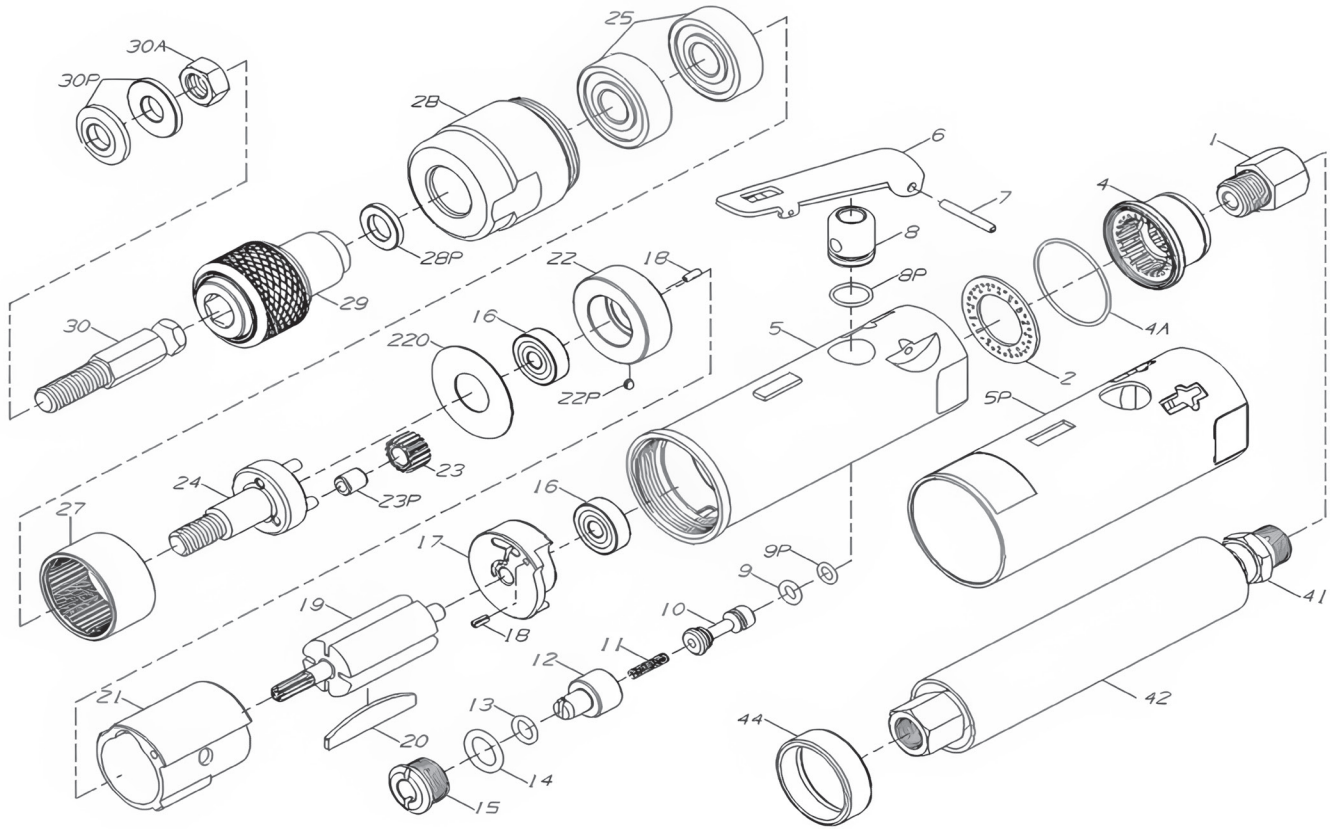

**7/16" TIRE BUFFER WITH EXHAUST HOSE
MODEL 7300**

PARTS LIST

PART ORDER NUMBER	KIT DESCRIPTION	REF. #	KIT INCLUDES
7300-20	ROTOR BLADES	20	ROTOR BLADES
7300-29	QUICK CHUCK	29	QUICK CHUCK
7300-30	ADAPTER	30	ADAPTER
7300-30A	NUT	30A	NUT
7300-30P	WASHER	30P	WASHER
7300-HA	HOSE ASSEMBLY		HOSE ASSEMBLY

* ONLY PARTS WITH A "PART ORDER NUMBER" ARE AVAILABLE FOR SALE.