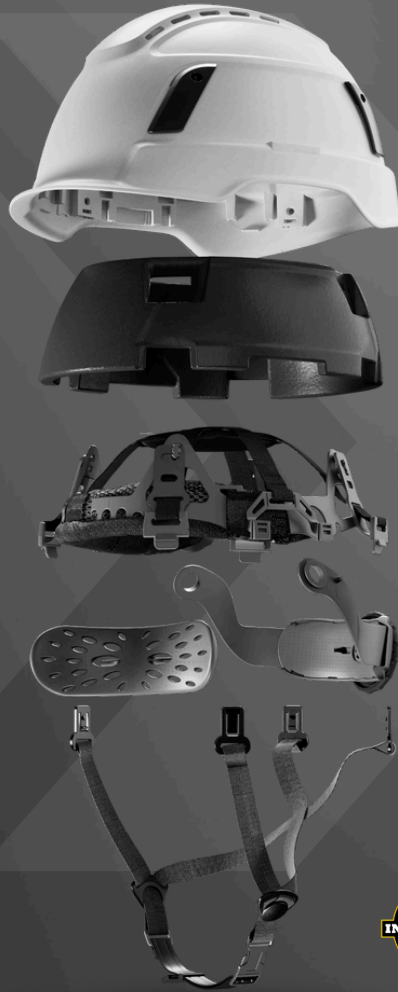

EARMUFFS
20776, 20777, 20778

ABS SHELL

Tough and lightweight in both extreme heat and freezing temperatures

MICRO-BRIM DESIGN

Engineered for unobstructed sightlines, while smart rain-channelling keeps water off your face and neck

EPP LINER

Protection from side impact, slips, trips and falls

6-POINT COMFORT PLUS AIR-COOLED SUSPENSION

Designed for enhanced airflow, reducing heat buildup and keeping you cool and comfortable

QUICK-FIT HEADBAND

6-point suspension with 370 Speed Dial ratchet and "Quick-Fit" headband

EASY GRIP-EASY TURN

370 Speed Dial ratchet adjusts to the widest range of head sizes 6½ – 8½ (52 cm – 68 cm), ensuring a secure and personalized fit

4-POINT CHIN STRAP

with synthetic leather band

Prod. Number	Venting	Colour
22100	Non-Vented	White
22101	Non-Vented	Yellow
22102	Non-Vented	Blue
22103	Non-Vented	HV Orange
22104	Non-Vented	Black
22106	Non-Vented	HV Green
22107	Non-Vented	Red
22108	Non-Vented	Gray

Prod. Number	Venting	Colour
22120	Vented	White
22121	Vented	Yellow
22122	Vented	Blue
22123	Vented	HV Orange
22124	Vented	Black
22126	Vented	HV Green
22127	Vented	Red
22128	Vented	Gray